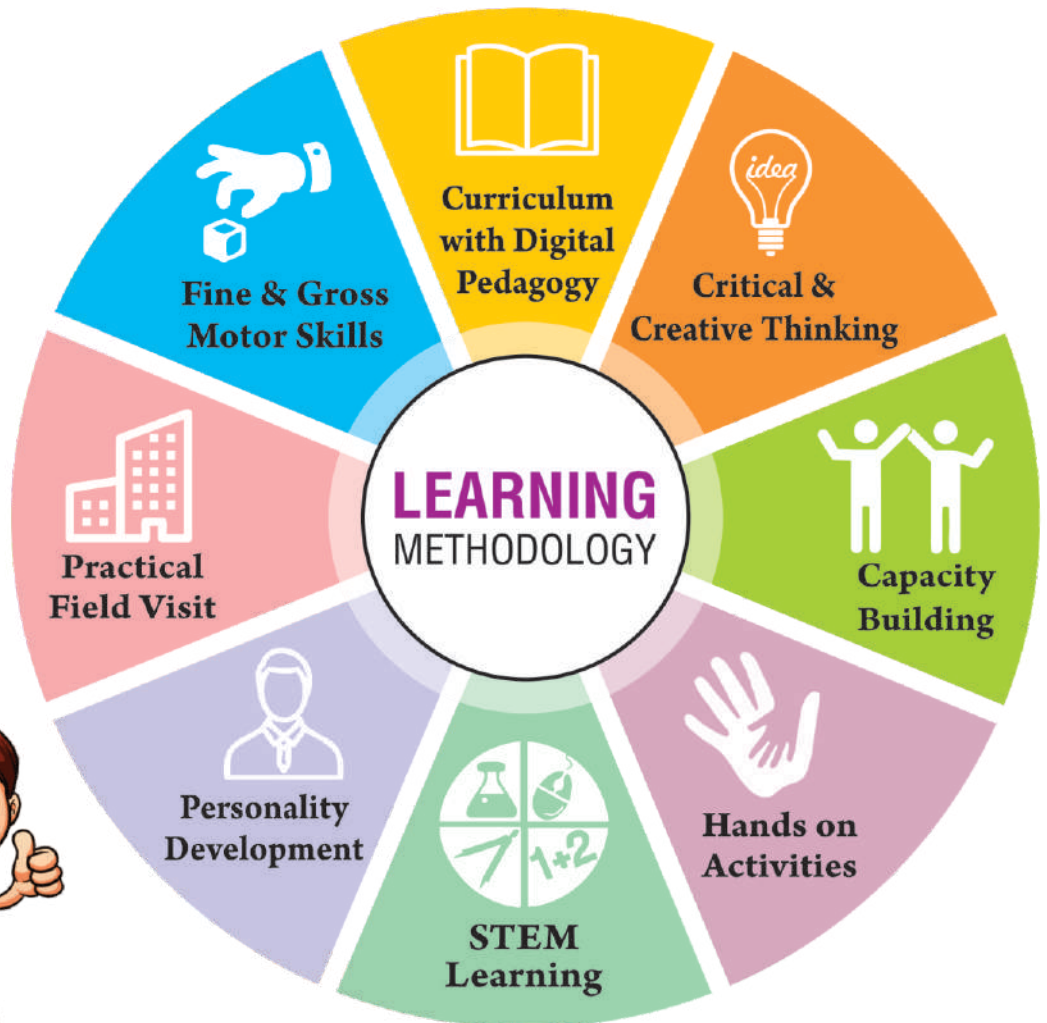

At Premanand School we believe that every child is unique creation of God. And s/he should be provided multiple learning strategies as per their requirements. We ignite our students' mind to become skillful and confident. We provide innovative learning environment.